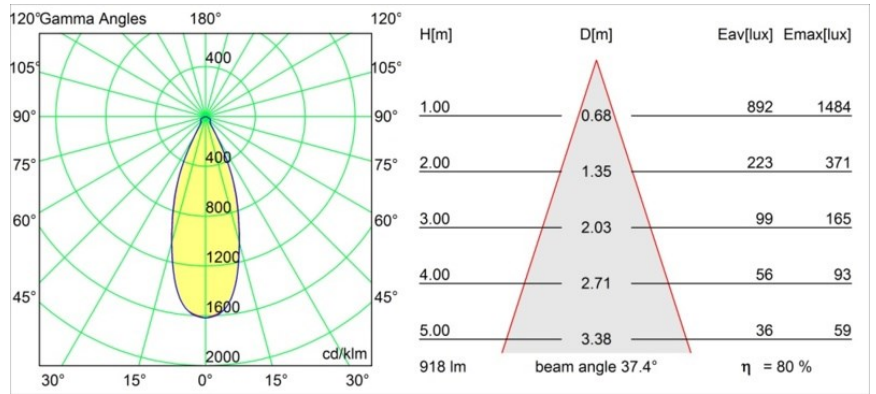

Light distribution & beam diagram