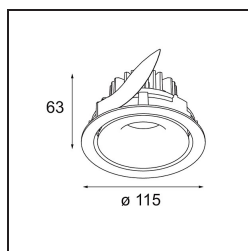

Specifications

Material	12773146
Light Source Type	LED
LED Type	BRIDGELUX WARMDIM 12W
LED technology	LED COB
CRI	Min. 95
Colour Temperature	1800-3000K (Warm Dim)
Lifetime	L80B10 @50,000 Hours
Lamp Included	Yes
Number of Light Sources	1
Binning (SDCM)	3
Light Direction	Down
Optic	Reflector
Measured beam angle (°)	23.6
Input Voltage	Constant Current Driver Required
Electrical Class	III
IP Rating	20
Glow wire rating (°C)	960
Indoor/Outdoor	Indoor
Application	Ceiling, Wall
Mounting	Recessed
Cut-out size (mm)	ø108
Mounting depth (mm)	100.0
Adjustability	H 355° V 30°
Distance to Lighted Object (m)	0,1
Primary Colour & Primary Finish	Gold, Matt
Gross weight (g)	488.0
Drive current (mA)	350
Min. forward voltage (Vf)	30,6
Max. forward voltage (Vf)	37,0
Connected load (W)	12,0
Luminous flux per lamp (lm)	711
Efficacy (lm/W)	59
Glare rating	17
Remark	• 3500K on request