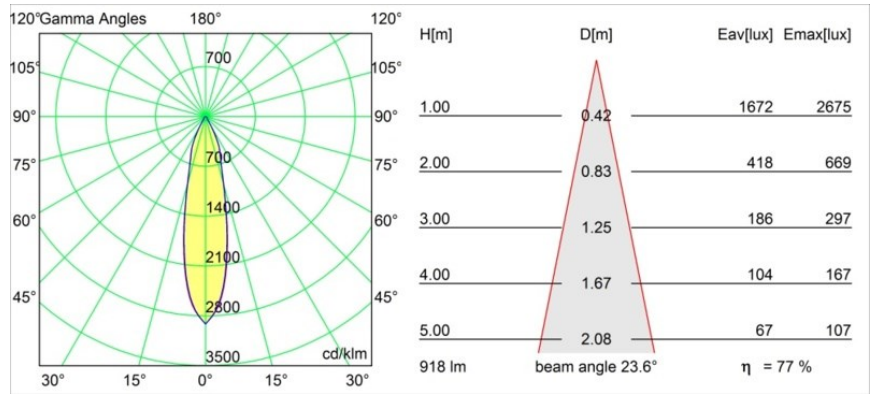

Light distribution & beam diagram