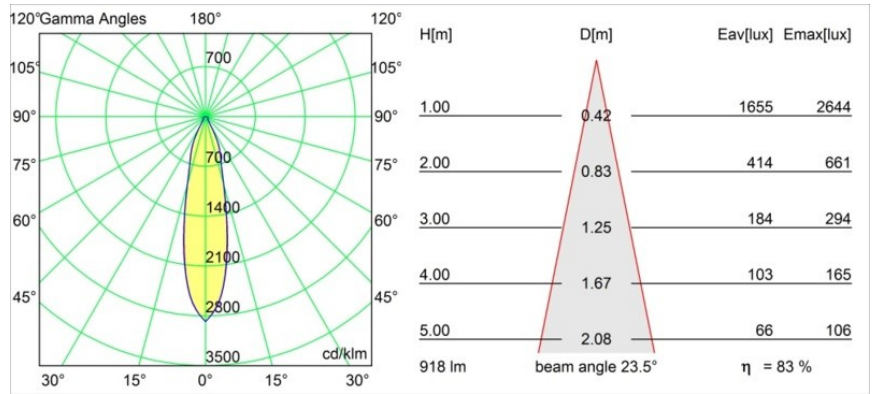

Light distribution & beam diagram