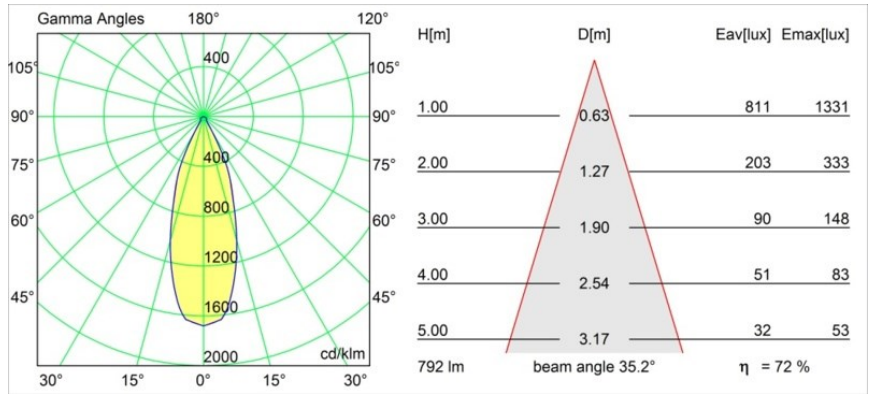

Light distribution & beam diagram