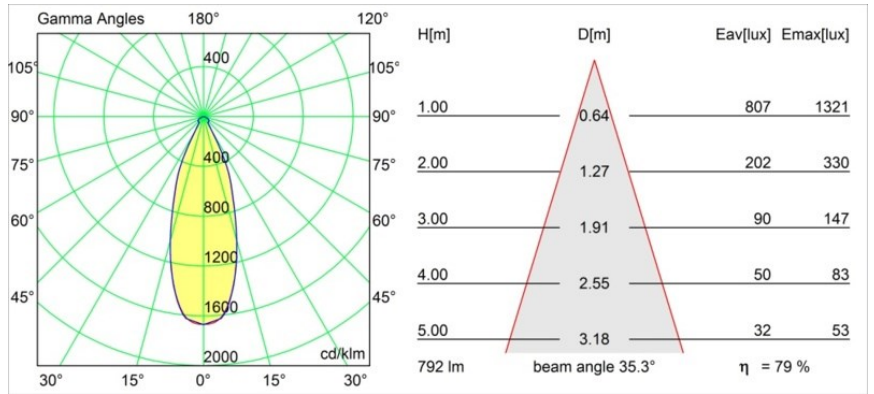

Light distribution & beam diagram