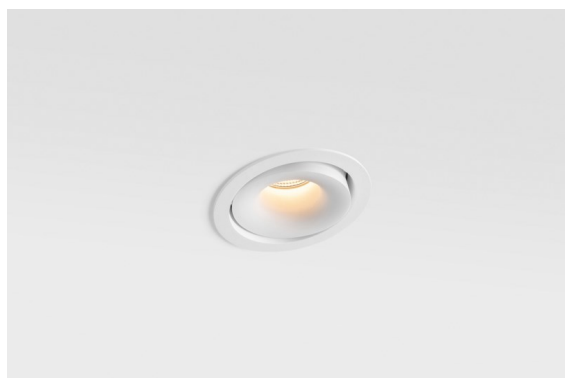

*Smart Cake Recessed Adjustable 115 1x LED 4000K Flood DE White Structure*

The 3 original designs, Smart Kup, Lotis and Cake still manage to steal the hearts of interior designers. And this goes for the entire Smart family. Smart's accessibility and extreme versatility are arguably fit for any expression. Mix and match accent lighting, up and downlight, fixed or adjustable, a mosaic of shapes, sizes, colours and mounting options, and create a playful installation.