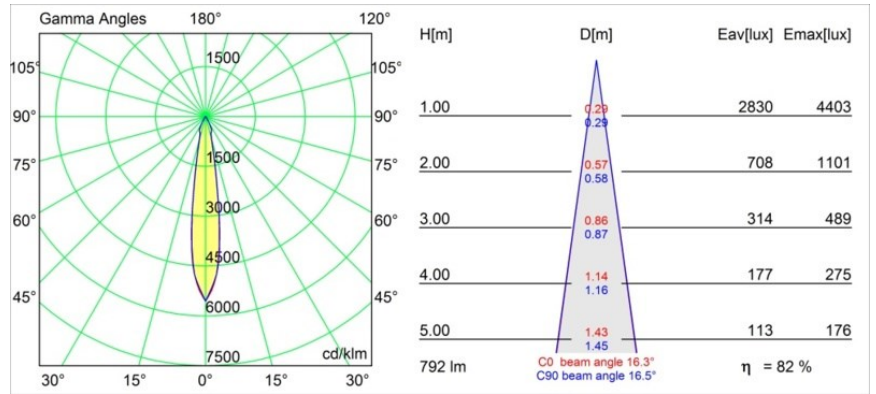

Light distribution & beam diagram