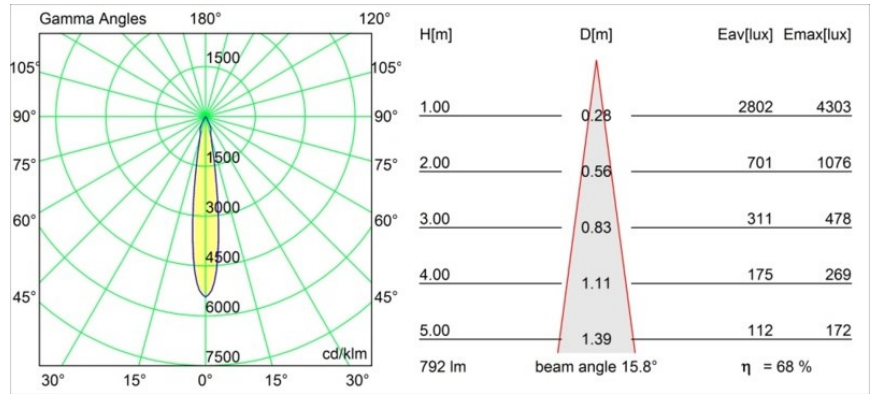

Light distribution & beam diagram