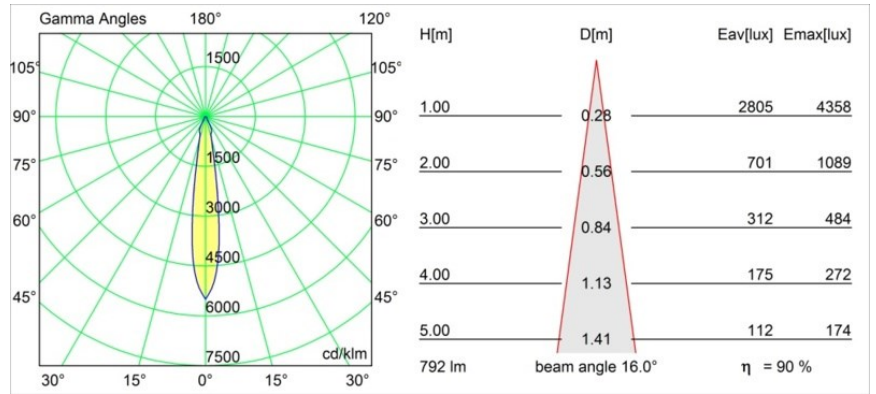

Light distribution & beam diagram