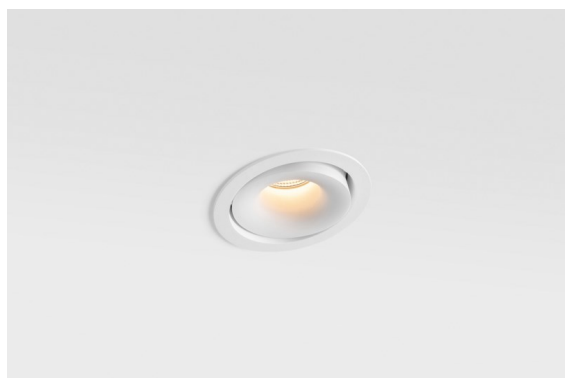

Date
Customer
Project
Type

*Smart Cake Recessed Adjustable 115 1x LED 4000K Spot DE White Structure*

**Specifications**

Material	12771709
Light Source Type	LED
LED Type	BRIDGELUX V8G6
LED technology	LED COB
CRI	Min. 90
Colour Temperature	4000K
Lifetime	L80B20 @50,000 Hours
Lamp Included	Yes
Number of Light Sources	1
CIE flux code	88 96 100 100 90
Binning (SDCM)	3
Light Direction	Down
Optic	Reflector
Measured beam angle (°)	16.0
Input Voltage	Constant Current Driver Required
Electrical Class	III
IP Rating	20
Glow wire rating (°C)	960
Indoor/Outdoor	Indoor
Application	Ceiling, Wall
Mounting	Recessed
Cut-out size (mm)	ø108
Mounting depth (mm)	100.0
Adjustability	H 355° V 30°
Distance to Lighted Object (m)	0,1
Primary Colour & Primary Finish	White, Structure
Gross weight (g)	488.0
Drive current (mA)	350      500      700
Min. forward voltage (Vf)	16,5      17,1      17,7
Max. forward voltage (Vf)	19,2      19,8      20,8
Connected load (W)	6,2      9,2      13,4
Luminous flux per lamp (lm)	567      713      917
Efficacy (lm/W)	92      78      68
Glare rating	20      21      22

The 3 original designs, Smart Kup, Lotis and Cake still manage to steal the hearts of interior designers. And this goes for the entire Smart family. Smart's accessibility and extreme versatility are arguably fit for any expression. Mix and match accent lighting, up and downlight, fixed or adjustable, a mosaic of shapes, sizes, colours and mounting options, and create a playful installation.

---

Remark

- 3500K on request
-

**TM30 & CRI diagram**

**Light distribution & beam diagram**

**Decorative Accessories**

- 12810009** Mask Smart 115 1x White Structure
- 12810032** Mask Smart 115 1x Black Structure
- 12810046** Mask Smart 115 1x Gold Matt