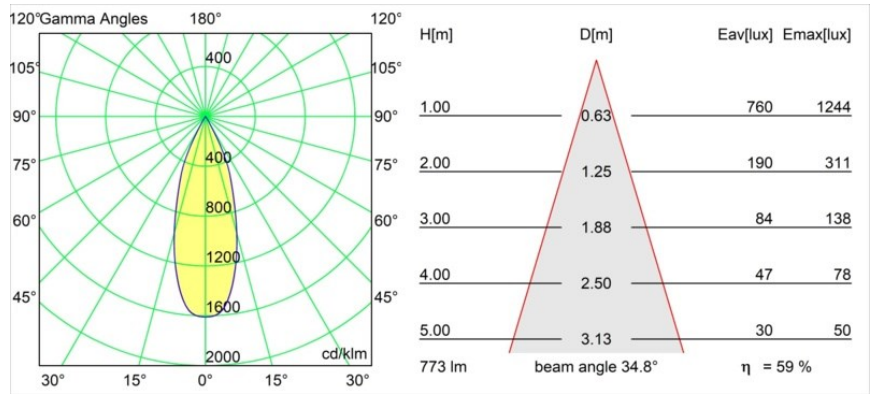

Light distribution & beam diagram