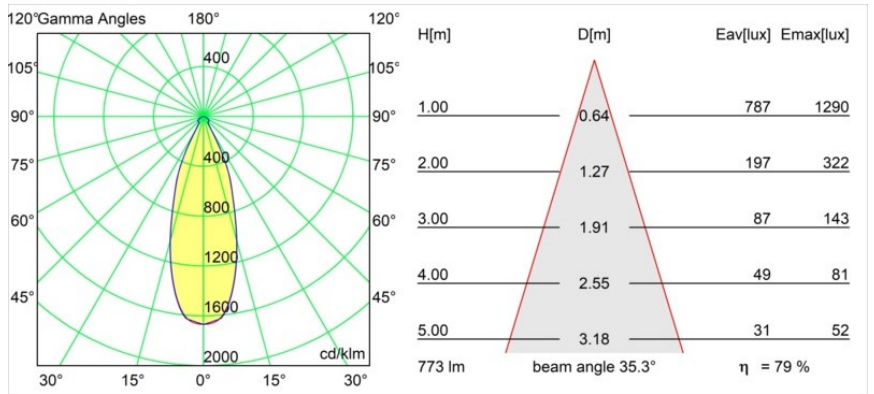

Light distribution & beam diagram