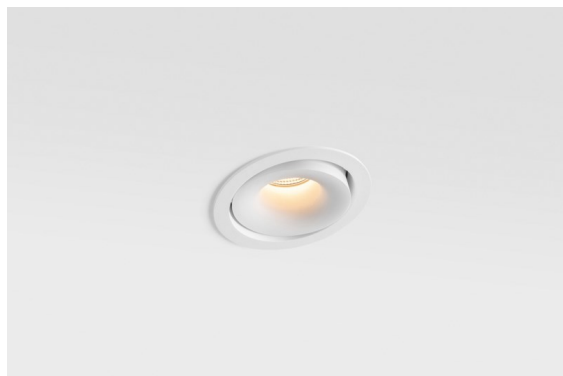

Smart Cake Recessed Adjustable 115 1x LED 3000K Flood DE White Structure

The 3 original designs, Smart Kup, Lotis and Cake still manage to steal the hearts of interior designers. And this goes for the entire Smart family. Smart's accessibility and extreme versatility are arguably fit for any expression. Mix and match accent lighting, up and downlight, fixed or adjustable, a mosaic of shapes, sizes, colours and mounting options, and create a playful installation.

Specifications

Material	12771609
Light Source Type	LED
LED Type	BRIDGELUX V8G8
LED technology	LED COB
CRI	Min. 90
Colour Temperature	3000K
Lifetime	L80B10 @50,000 Hours
Lamp Included	Yes
Number of Light Sources	1
CIE flux code	84 95 99 100 80
Binning (SDCM)	2
Light Direction	Down
Optic	Reflector
Measured beam angle (°)	35.3
Input Voltage	Constant Current Driver Required
Electrical Class	III
IP Rating	20
Glow wire rating (°C)	960
Indoor/Outdoor	Indoor
Application	Ceiling, Wall
Mounting	Recessed
Cut-out size (mm)	ø108
Mounting depth (mm)	100.0
Adjustability	H 355° V 30°
Distance to Lighted Object (m)	0,1
Primary Colour & Primary Finish	White, Structure
Gross weight (g)	488.0
Drive current (mA)	350 500 700
Min. forward voltage (Vf)	13,2 13,7 14,2
Max. forward voltage (Vf)	15,0 15,4 16,0
Connected load (W)	5,0 7,2 10,6
Luminous flux per lamp (lm)	461 618 795
Efficacy (lm/W)	92 86 75
Glare rating	22 23 23

Remark

- 3500K on request
-

TM30 & CRI diagram

Light distribution & beam diagram

Diagrams

Decorative Accessories

- 12810009** Mask Smart 115 1x White Structure
- 12810032** Mask Smart 115 1x Black Structure
- 12810046** Mask Smart 115 1x Gold Matt