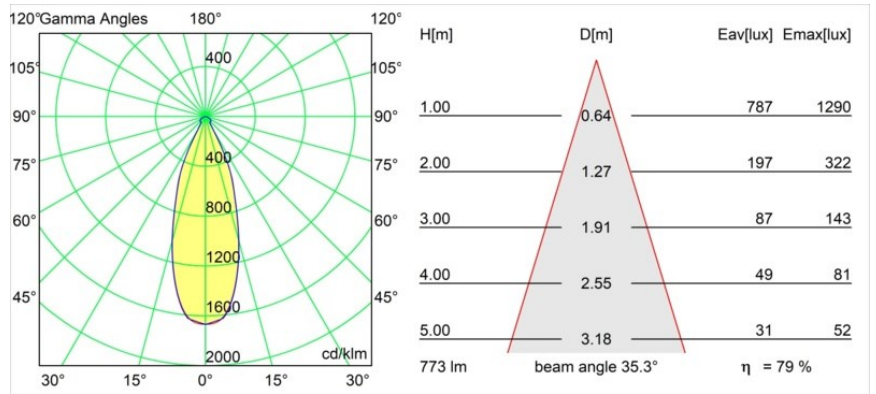

Light distribution & beam diagram