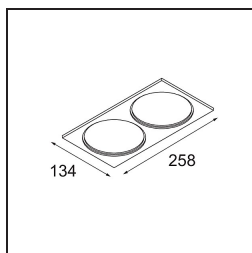

Remark

- 3500K on request
-

TM30 & CRI diagram

Light distribution & beam diagram

Diagrams

Decorative Accessories

- 12810009** Mask Smart 115 1x White Structure
- 12810032** Mask Smart 115 1x Black Structure
- 12810046** Mask Smart 115 1x Gold Matt