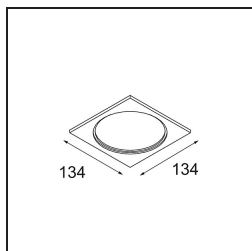

Specifications

Material	12771546
Light Source Type	LED
LED Type	BRIDGELUX V8G8
LED technology	LED COB
CRI	Min. 90
Colour Temperature	3000K
Lifetime	L80B10 @50,000 Hours
Lamp Included	Yes
Number of Light Sources	1
CIE flux code	93 98 100 100 78
Binning (SDCM)	2
Light Direction	Down
Optic	Reflector
Measured beam angle (°)	20.6
Input Voltage	Constant Current Driver Required
Electrical Class	III
IP Rating	20
Glow wire rating (°C)	960
Indoor/Outdoor	Indoor
Application	Ceiling, Wall
Mounting	Recessed
Cut-out size (mm)	ø108
Mounting depth (mm)	100.0
Adjustability	H 355° V 30°
Distance to Lighted Object (m)	0,1
Primary Colour & Primary Finish	Gold, Matt
Gross weight (g)	488.0
Drive current (mA)	350 500 700
Min. forward voltage (Vf)	13,2 13,7 14,2
Max. forward voltage (Vf)	15,0 15,4 16,0
Connected load (W)	5,0 7,2 10,6
Luminous flux per lamp (lm)	449 603 775
Efficacy (lm/W)	90 84 73
Glare rating	16 17 18

Remark

- 3500K on request
-

TM30 & CRI diagram

Light distribution & beam diagram

Diagrams

Decorative Accessories

- 12810009** Mask Smart 115 1x White Structure
- 12810032** Mask Smart 115 1x Black Structure
- 12810046** Mask Smart 115 1x Gold Matt