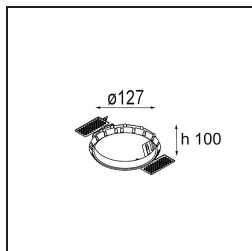

- **12810230** Ring Recessed 115 1x

Choose a required accessory