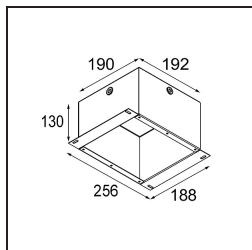

Installation Accessories

- **10889830** Installation Housing 192x190x130