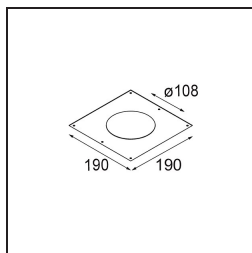

- **12290530** Plaster Kit 190X190 - 108 1x