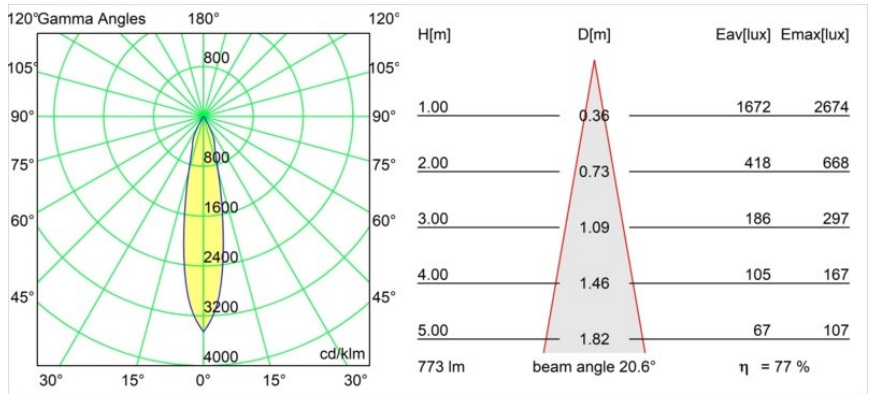

Light distribution & beam diagram