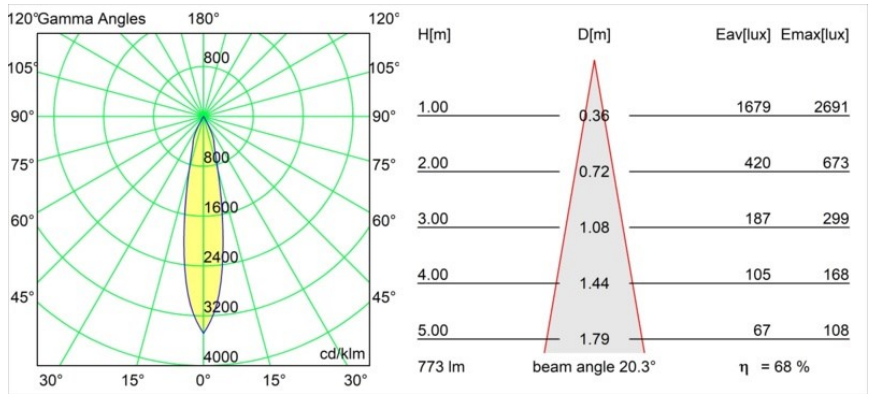

Light distribution & beam diagram