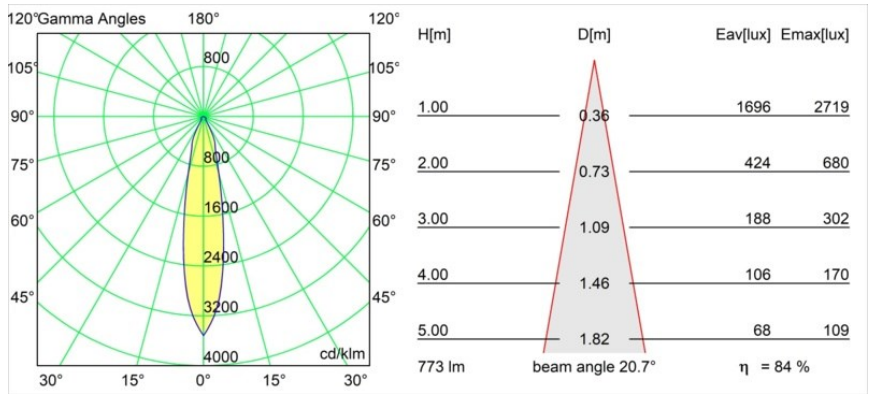

Light distribution & beam diagram