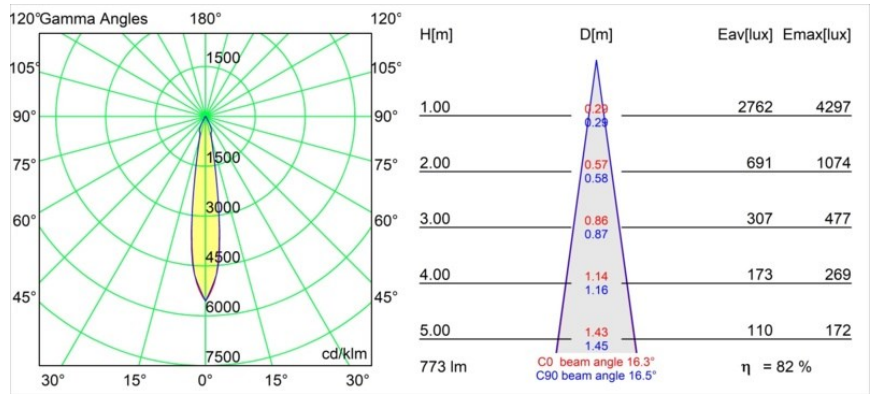

Light distribution & beam diagram