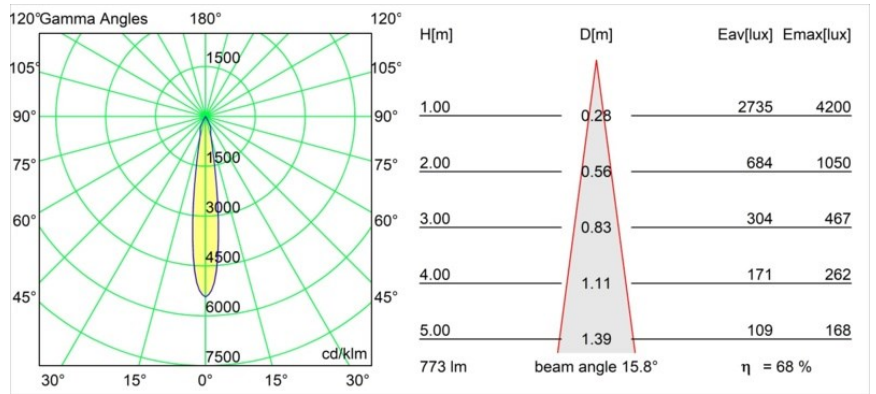

Light distribution & beam diagram