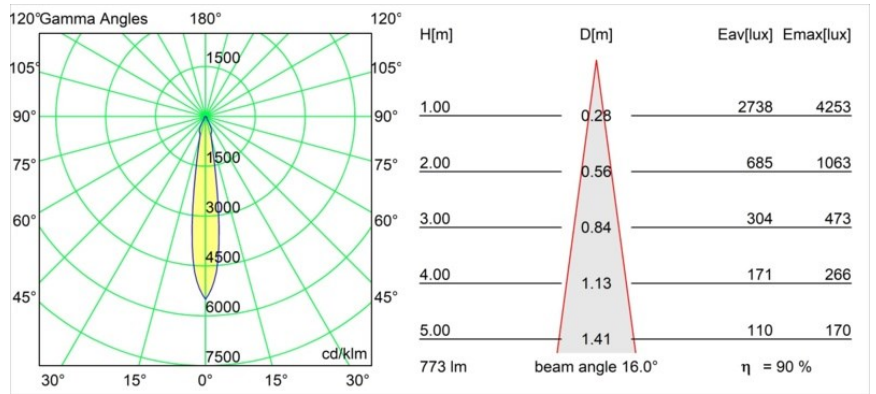

Light distribution & beam diagram