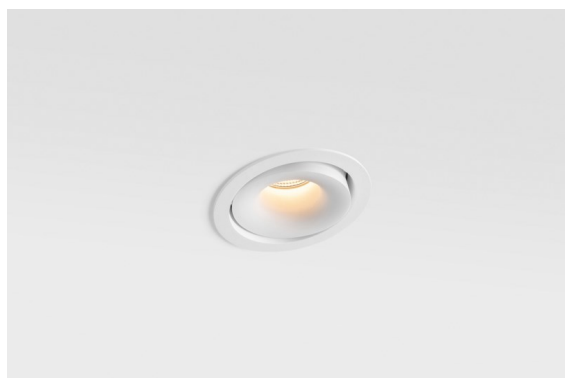

Smart Cake Recessed Adjustable 115 1x LED 3000K Spot DE White Structure

The 3 original designs, Smart Kup, Lotis and Cake still manage to steal the hearts of interior designers. And this goes for the entire Smart family. Smart's accessibility and extreme versatility are arguably fit for any expression. Mix and match accent lighting, up and downlight, fixed or adjustable, a mosaic of shapes, sizes, colours and mounting options, and create a playful installation.

Specifications

Material	12771409
Light Source Type	LED
LED Type	BRIDGELUX V8G8
LED technology	LED COB
CRI	Min. 90
Colour Temperature	3000K
Lifetime	L80B10 @50,000 Hours
Lamp Included	Yes
Number of Light Sources	1
CIE flux code	88 96 100 100 90
Binning (SDCM)	2
Light Direction	Down
Optic	Reflector
Measured beam angle (°)	16.0
Input Voltage	Constant Current Driver Required
Electrical Class	III
IP Rating	20
Glow wire rating (°C)	960
Indoor/Outdoor	Indoor
Application	Ceiling, Wall
Mounting	Recessed
Cut-out size (mm)	ø108
Mounting depth (mm)	100.0
Adjustability	H 355° V 30°
Distance to Lighted Object (m)	0,1
Primary Colour & Primary Finish	White, Structure
Gross weight (g)	488.0
Drive current (mA)	350 500 700
Min. forward voltage (Vf)	13,2 13,7 14,2
Max. forward voltage (Vf)	15,0 15,4 16,0
Connected load (W)	5,0 7,2 10,6
Luminous flux per lamp (lm)	519 696 895
Efficacy (lm/W)	104 97 84
Glare rating	21 22 22

Remark

- 3500K on request
-

TM30 & CRI diagram

Light distribution & beam diagram

Decorative Accessories

- 12810009** Mask Smart 115 1x White Structure
- 12810032** Mask Smart 115 1x Black Structure
- 12810046** Mask Smart 115 1x Gold Matt