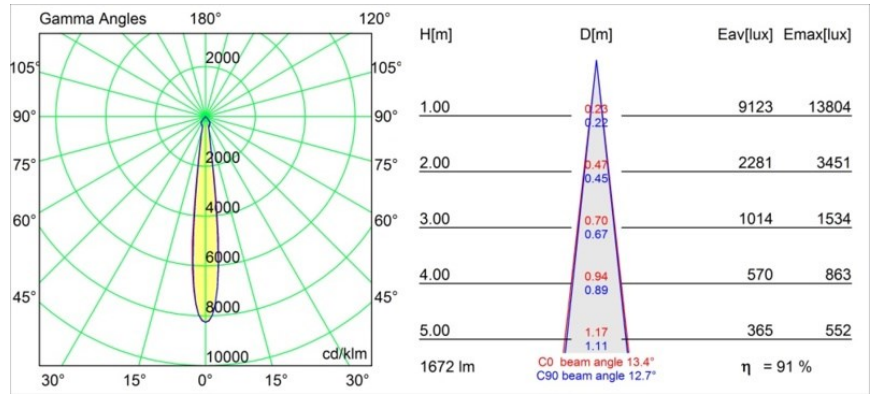

Light distribution & beam diagram