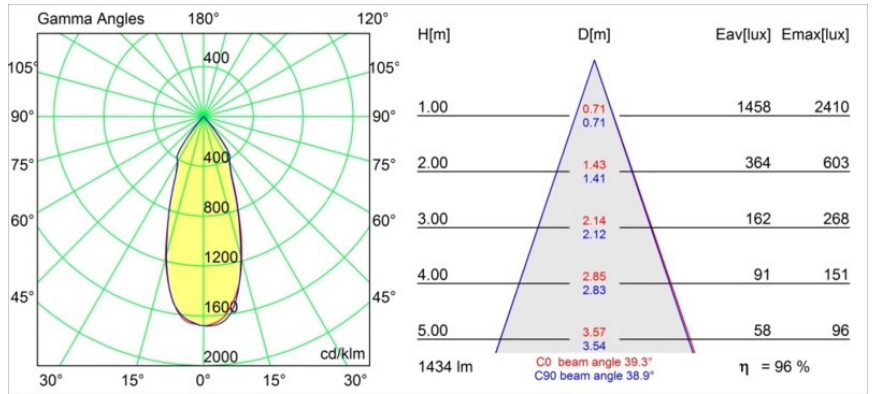

Light distribution & beam diagram