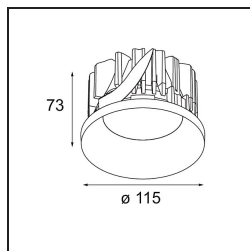

Specifications

Material	12762546
Light Source Type	LED
LED Type	BRIDGELUX VERO13 G8
LED technology	LED COB
CRI	Min. 90
Colour Temperature	3000K
Lifetime	L80B10 @50,000 Hours
Lamp Included	Yes
Number of Light Sources	1
CIE flux code	99 100 100 100 81
Binning (SDCM)	2
Light Direction	Down
Optic	Reflector
Measured beam angle (°)	24.0
Input Voltage	Constant Current Driver Required
Electrical Class	III
IP Rating	54
Glow wire rating (°C)	960
Indoor/Outdoor	Indoor
Application	Ceiling, Wall
Mounting	Recessed
Cut-out size (mm)	ø108
Mounting depth (mm)	100.0
Adjustability	Not Applicable
Distance to Lighted Object (m)	0,1
Primary Colour & Primary Finish	Gold, Matt
Gross weight (g)	488.0
Drive current (mA)	350 500 700
Min. forward voltage (Vf)	28,3 29,0 29,7
Max. forward voltage (Vf)	32,9 33,6 34,5
Connected load (W)	10,7 15,7 22,5
Luminous flux per lamp (lm)	1198 1634 2138
Efficacy (lm/W)	112 104 95
Glare rating	18 19 20