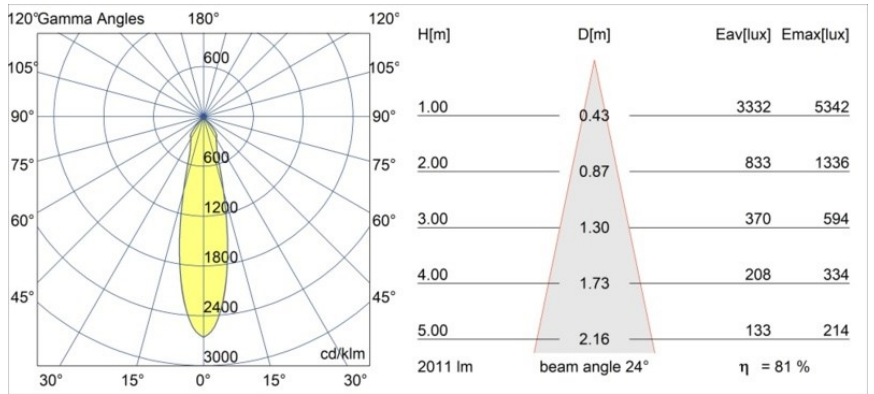

Light distribution & beam diagram