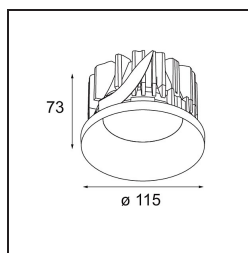

Date
Customer
Project
Type

*Smart Kup Recessed 115 1x IP54 LED 3000K Medium DE White Structure*

**Specifications**

Material	12762509
Light Source Type	LED
LED Type	BRIDGELUX VERO13 G8
LED technology	LED COB
CRI	Min. 90
Colour Temperature	3000K
Lifetime	L80B10 @50,000 Hours
Lamp Included	Yes
Number of Light Sources	1
CIE flux code	97 98 100 100 84
Binning (SDCM)	2
Light Direction	Down
Optic	Reflector
Measured beam angle (°)	24.0
Input Voltage	Constant Current Driver Required
Electrical Class	III
IP Rating	54
Glow wire rating (°C)	960
Indoor/Outdoor	Indoor
Application	Ceiling, Wall
Mounting	Recessed
Cut-out size (mm)	ø108
Mounting depth (mm)	100.0
Adjustability	Not Applicable
Distance to Lighted Object (m)	0,1
Primary Colour & Primary Finish	White, Structure
Gross weight (g)	488.0
Drive current (mA)	350      500      700
Min. forward voltage (Vf)	28,3      29,0      29,7
Max. forward voltage (Vf)	32,9      33,6      34,5
Connected load (W)	10,7      15,7      22,5
Luminous flux per lamp (lm)	1233      1683      2202
Efficacy (lm/W)	115      107      98
Glare rating	18      19      20