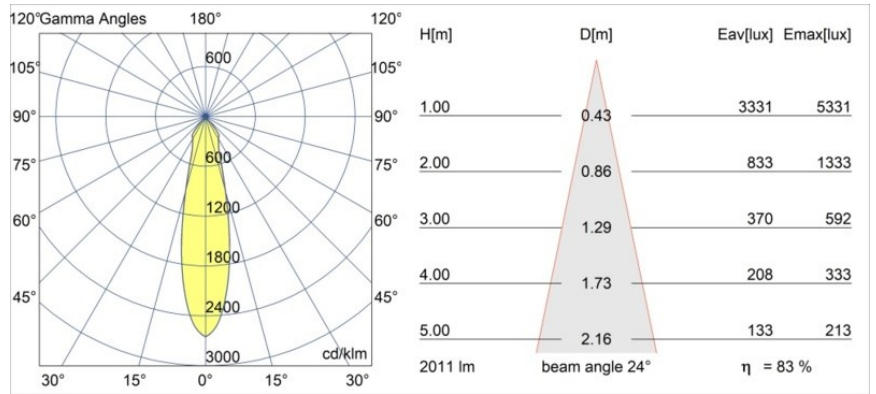

Light distribution & beam diagram