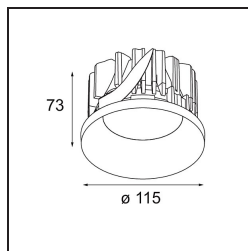

Specifications

Material	12762446
Light Source Type	LED
LED Type	BRIDGELUX VERO13 G8
LED technology	LED COB
CRI	Min. 90
Colour Temperature	3000K
Lifetime	L80B10 @50,000 Hours
Lamp Included	Yes
Number of Light Sources	1
CIE flux code	99 100 100 100 83
Binning (SDCM)	2
Light Direction	Down
Optic	Reflector
Measured beam angle (°)	15.0
Input Voltage	Constant Current Driver Required
Electrical Class	III
IP Rating	54
Glow wire rating (°C)	960
Indoor/Outdoor	Indoor
Application	Ceiling, Wall
Mounting	Recessed
Cut-out size (mm)	ø108
Mounting depth (mm)	100.0
Adjustability	Not Applicable
Distance to Lighted Object (m)	0,1
Primary Colour & Primary Finish	Gold, Matt
Gross weight (g)	488.0
Drive current (mA)	350 500 700
Min. forward voltage (Vf)	28,3 29,0 29,7
Max. forward voltage (Vf)	32,9 33,6 34,5
Connected load (W)	10,7 15,7 22,5
Luminous flux per lamp (lm)	1228 1675 2191
Efficacy (lm/W)	115 107 97
Glare rating	17 18 19