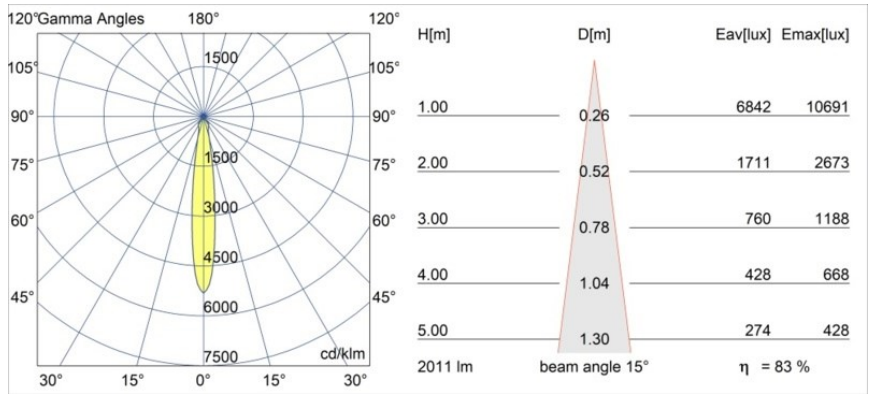

Light distribution & beam diagram