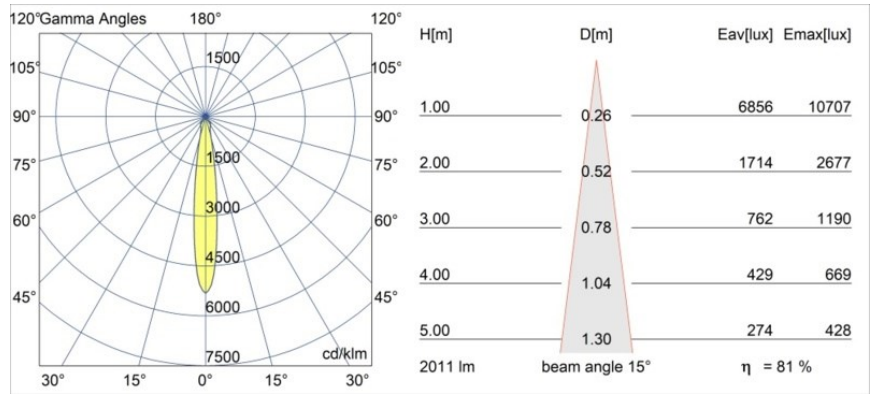

Light distribution & beam diagram