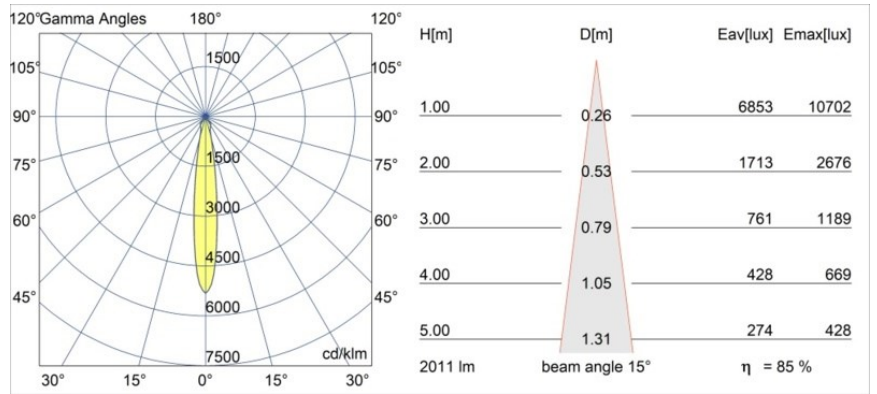

Light distribution & beam diagram