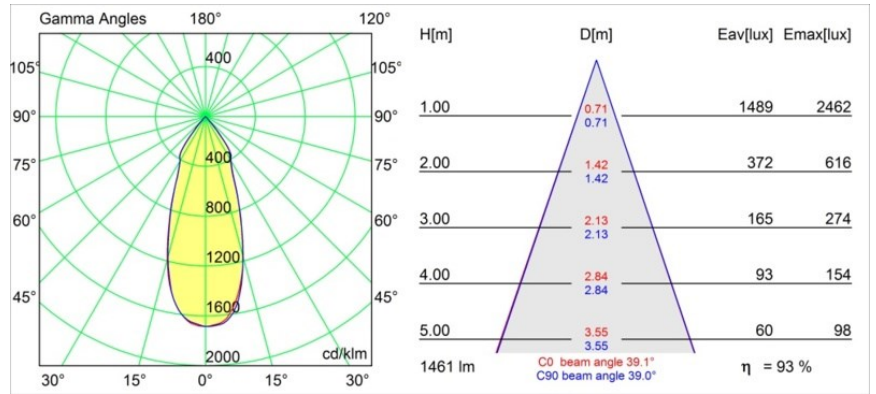

Light distribution & beam diagram