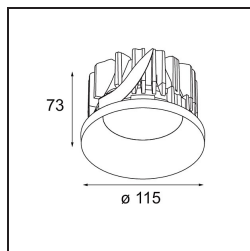

Date
Customer
Project
Type

*Smart Kup Recessed 115 1x IP54 LED 2700K Spot DE Gold Matt*

**Specifications**

Material	12762246
Light Source Type	LED
LED Type	BRIDGELUX VERO13
LED technology	LED COB
CRI	Min. 90
Colour Temperature	2700K
Lifetime	L80B20 @50,000 Hours
Lamp Included	Yes
Number of Light Sources	1
CIE flux code	99 100 100 100 83
Binning (SDCM)	3
Light Direction	Down
Optic	Reflector
Measured beam angle (°)	13.5
Input Voltage	Constant Current Driver Required
Electrical Class	III
IP Rating	54
Glow wire rating (°C)	960
Indoor/Outdoor	Indoor
Application	Ceiling, Wall
Mounting	Recessed
Cut-out size (mm)	ø108
Mounting depth (mm)	100.0
Adjustability	Not Applicable
Distance to Lighted Object (m)	0,1
Primary Colour & Primary Finish	Gold, Matt
Gross weight (g)	488.0
Drive current (mA)	350      500      700
Min. forward voltage (Vf)	29,1      29,9      31,0
Max. forward voltage (Vf)	33,7      34,7      35,8
Connected load (W)	11,0      16,2      23,4
Luminous flux per lamp (lm)	1029      1412      1878
Efficacy (lm/W)	94      87      80
Glare rating	14      16      17