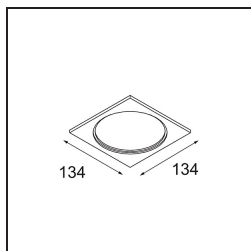

---

Remark

- 3500K on request
-

**TM30 & CRI diagram**

**Light distribution & beam diagram**

**Decorative Accessories**

- 12810009** Mask Smart 115 1x White Structure
- 12810032** Mask Smart 115 1x Black Structure
- 12810046** Mask Smart 115 1x Gold Matt