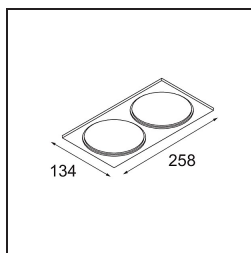

---

Remark

- 3500K on request
-

**TM30 & CRI diagram**

**Light distribution & beam diagram**

**Decorative Accessories**

- 12810009** Mask Smart 115 1x White Structure
- 12810032** Mask Smart 115 1x Black Structure
- 12810046** Mask Smart 115 1x Gold Matt