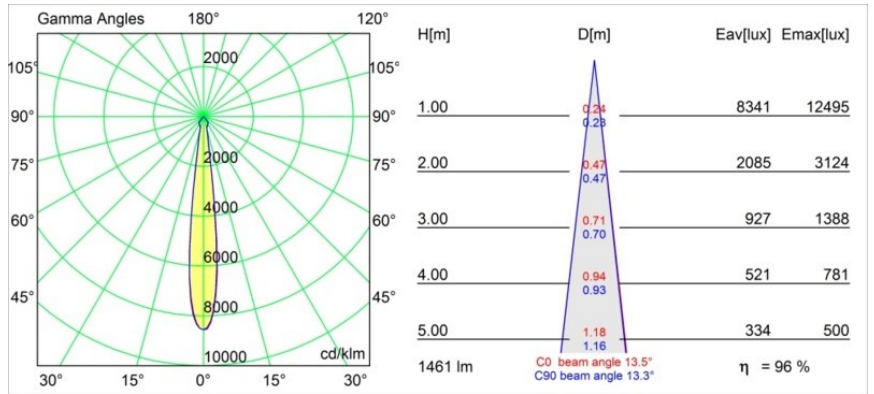

Light distribution & beam diagram