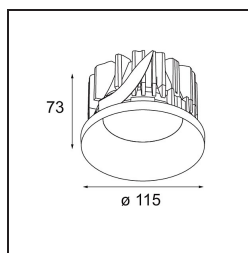

Date
Customer
Project
Type

Smart Kup Recessed 115 1x IP54 LED 2700K Spot DE Gold Matt

Specifications

Material	12762246
Light Source Type	LED
LED Type	BRIDGELUX VERO13
LED technology	LED COB
CRI	Min. 90
Colour Temperature	2700K
Lifetime	L80B20 @50,000 Hours
Lamp Included	Yes
Number of Light Sources	1
CIE flux code	99 100 100 100 83
Binning (SDCM)	3
Light Direction	Down
Optic	Reflector
Measured beam angle (°)	13.5
Input Voltage	Constant Current Driver Required
Electrical Class	III
IP Rating	54
Glow wire rating (°C)	960
Indoor/Outdoor	Indoor
Application	Ceiling, Wall
Mounting	Recessed
Cut-out size (mm)	ø108
Mounting depth (mm)	100.0
Adjustability	Not Applicable
Distance to Lighted Object (m)	0,1
Primary Colour & Primary Finish	Gold, Matt
Gross weight (g)	488.0
Drive current (mA)	350 500 700
Min. forward voltage (Vf)	29,1 29,9 31,0
Max. forward voltage (Vf)	33,7 34,7 35,8
Connected load (W)	11,0 16,2 23,4
Luminous flux per lamp (lm)	1029 1412 1878
Efficacy (lm/W)	94 87 80
Glare rating	14 16 17