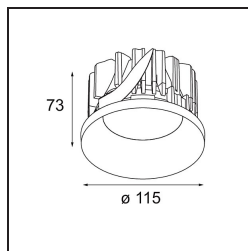

Specifications

Material	12762146
Light Source Type	LED
LED Type	BRIDGELUX VERO13
LED technology	LED COB
CRI	Min. 90
Colour Temperature	4000K
Lifetime	L80B20 @50,000 Hours
Lamp Included	Yes
Number of Light Sources	1
CIE flux code	99 100 100 100 81
Binning (SDCM)	3
Light Direction	Down
Optic	Reflector
Measured beam angle (°)	25.3
Input Voltage	Constant Current Driver Required
Electrical Class	III
IP Rating	54
Glow wire rating (°C)	960
Indoor/Outdoor	Indoor
Application	Ceiling, Wall
Mounting	Recessed
Cut-out size (mm)	ø108
Mounting depth (mm)	100.0
Adjustability	Not Applicable
Distance to Lighted Object (m)	0,1
Primary Colour & Primary Finish	Gold, Matt
Gross weight (g)	488.0
Drive current (mA)	350 500 700
Min. forward voltage (Vf)	29,1 29,9 31,0
Max. forward voltage (Vf)	33,7 34,7 35,8
Connected load (W)	11,0 16,2 23,4
Luminous flux per lamp (lm)	1178 1616 2150
Efficacy (lm/W)	107 99 91
Glare rating	15 17 17