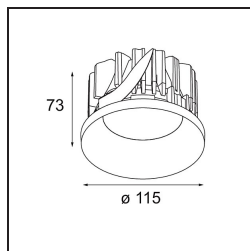

Date
Customer
Project
Type

Smart Kup Recessed 115 1x IP54 LED 4000K Medium DE Black Structure

Specifications

Material	12762132
Light Source Type	LED
LED Type	BRIDGELUX VERO13
LED technology	LED COB
CRI	Min. 90
Colour Temperature	4000K
Lifetime	L80B20 @50,000 Hours
Lamp Included	Yes
Number of Light Sources	1
CIE flux code	100 100 100 100 80
Binning (SDCM)	3
Light Direction	Down
Optic	Reflector
Measured beam angle (°)	25.2
Input Voltage	Constant Current Driver Required
Electrical Class	III
IP Rating	54
Glow wire rating (°C)	960
Indoor/Outdoor	Indoor
Application	Ceiling, Wall
Mounting	Recessed
Cut-out size (mm)	ø108
Mounting depth (mm)	100.0
Adjustability	Not Applicable
Distance to Lighted Object (m)	0,1
Primary Colour & Primary Finish	Black, Structure
Gross weight (g)	488.0
Drive current (mA)	350 500 700
Min. forward voltage (Vf)	29,1 29,9 31,0
Max. forward voltage (Vf)	33,7 34,7 35,8
Connected load (W)	11,0 16,2 23,4
Luminous flux per lamp (lm)	1129 1549 2060
Efficacy (lm/W)	103 95 87
Glare rating	14 15 16