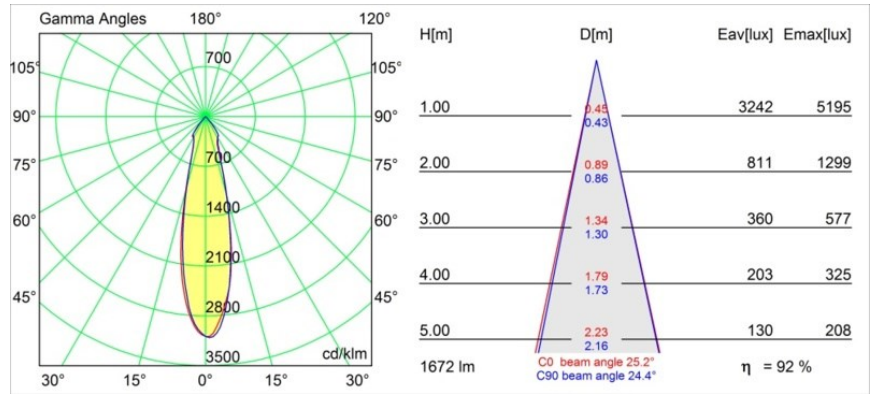

Light distribution & beam diagram