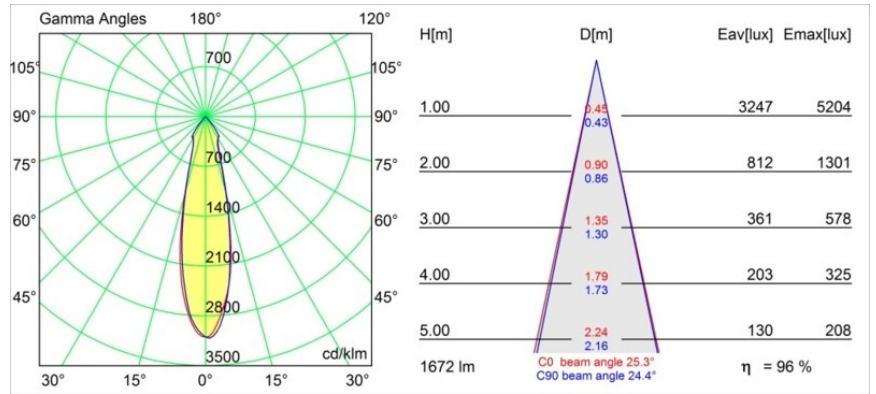

Light distribution & beam diagram