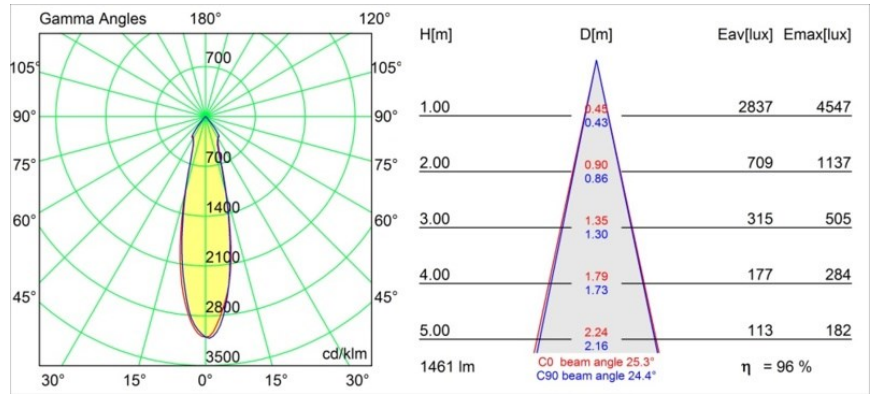

Light distribution & beam diagram