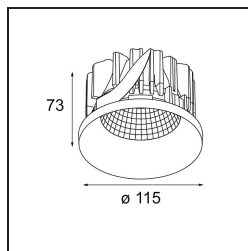

Specifications

Material	12761846
Light Source Type	LED
LED Type	BRIDGELUX VERO13
LED technology	LED COB
CRI	Min. 90
Colour Temperature	4000K
Lifetime	L80B20 @50,000 Hours
Lamp Included	Yes
Number of Light Sources	1
CIE flux code	99 100 100 100 87
Binning (SDCM)	3
Light Direction	Down
Optic	Reflector
Measured beam angle (°)	39.3
Input Voltage	Constant Current Driver Required
Electrical Class	III
IP Rating	20
Glow wire rating (°C)	960
Indoor/Outdoor	Indoor
Application	Ceiling, Wall
Mounting	Recessed
Cut-out size (mm)	ø108
Mounting depth (mm)	100.0
Adjustability	Not Applicable
Distance to Lighted Object (m)	0,1
Primary Colour & Primary Finish	Gold, Matt
Gross weight (g)	463.0
Drive current (mA)	350 500 700
Min. forward voltage (Vf)	29,1 29,9 31,0
Max. forward voltage (Vf)	33,7 34,7 35,8
Connected load (W)	11,0 16,2 23,4
Luminous flux per lamp (lm)	1219 1672 2224
Efficacy (lm/W)	111 103 94
Glare rating	16 17 18