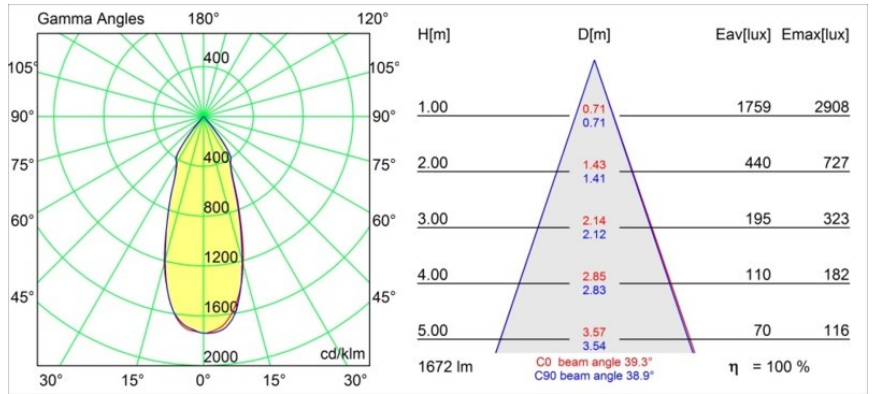

Light distribution & beam diagram