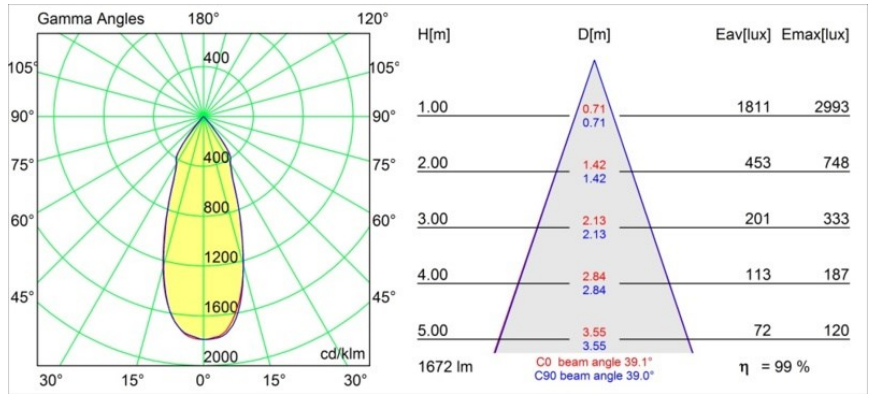

Light distribution & beam diagram