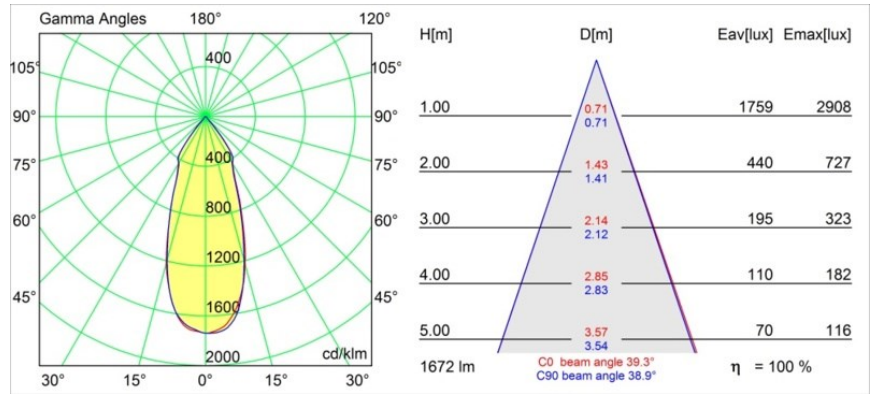

Light distribution & beam diagram