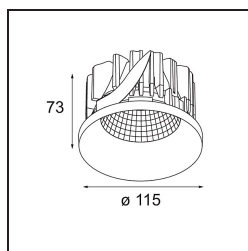

Specifications

Material	12761746
Light Source Type	LED
LED Type	BRIDGELUX VERO13
LED technology	LED COB
CRI	Min. 90
Colour Temperature	4000K
Lifetime	L80B20 @50,000 Hours
Lamp Included	Yes
Number of Light Sources	1
CIE flux code	99 100 100 100 88
Binning (SDCM)	3
Light Direction	Down
Optic	Reflector
Measured beam angle (°)	13.5
Input Voltage	Constant Current Driver Required
Electrical Class	III
IP Rating	20
Glow wire rating (°C)	960
Indoor/Outdoor	Indoor
Application	Ceiling, Wall
Mounting	Recessed
Cut-out size (mm)	ø108
Mounting depth (mm)	100.0
Adjustability	Not Applicable
Distance to Lighted Object (m)	0,1
Primary Colour & Primary Finish	Gold, Matt
Gross weight (g)	463.0
Drive current (mA)	350 500 700
Min. forward voltage (Vf)	29,1 29,9 31,0
Max. forward voltage (Vf)	33,7 34,7 35,8
Connected load (W)	11,0 16,2 23,4
Luminous flux per lamp (lm)	1219 1672 2224
Efficacy (lm/W)	111 103 94
Glare rating	15 16 17