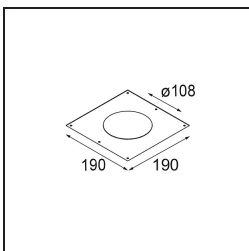

- **12290530** Plaster Kit 190X190 - 108 1x