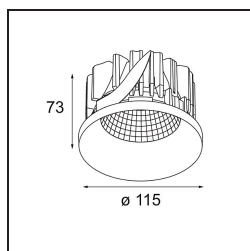

Date
Customer
Project
Type

Smart Kup Recessed 115 1x LED 4000K Spot DE Gold Matt

Specifications

Material	12761746
Light Source Type	LED
LED Type	BRIDGELUX VERO13
LED technology	LED COB
CRI	Min. 90
Colour Temperature	4000K
Lifetime	L80B20 @50,000 Hours
Lamp Included	Yes
Number of Light Sources	1
CIE flux code	99 100 100 100 88
Binning (SDCM)	3
Light Direction	Down
Optic	Reflector
Measured beam angle (°)	13.5
Input Voltage	Constant Current Driver Required
Electrical Class	III
IP Rating	20
Glow wire rating (°C)	960
Indoor/Outdoor	Indoor
Application	Ceiling, Wall
Mounting	Recessed
Cut-out size (mm)	ø108
Mounting depth (mm)	100.0
Adjustability	Not Applicable
Distance to Lighted Object (m)	0,1
Primary Colour & Primary Finish	Gold, Matt
Gross weight (g)	463.0
Drive current (mA)	350 500 700
Min. forward voltage (Vf)	29,1 29,9 31,0
Max. forward voltage (Vf)	33,7 34,7 35,8
Connected load (W)	11,0 16,2 23,4
Luminous flux per lamp (lm)	1219 1672 2224
Efficacy (lm/W)	111 103 94
Glare rating	15 16 17