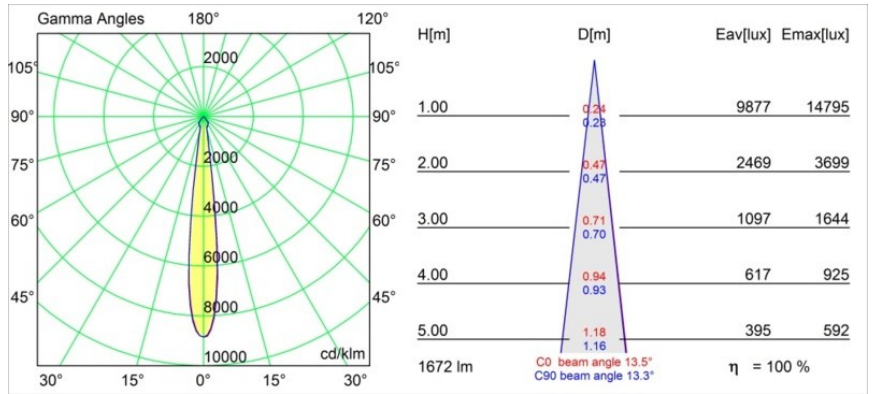

Light distribution & beam diagram