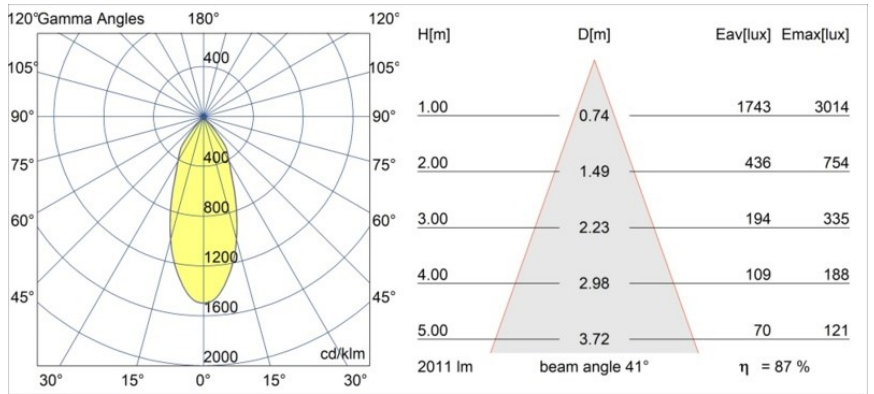

Light distribution & beam diagram