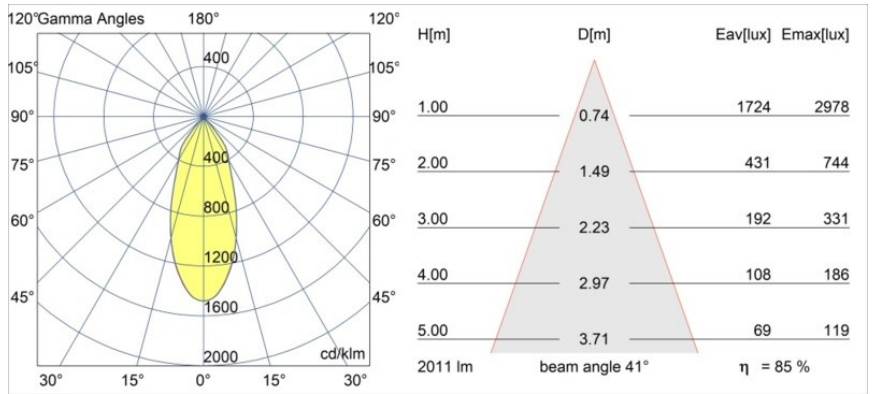

Light distribution & beam diagram