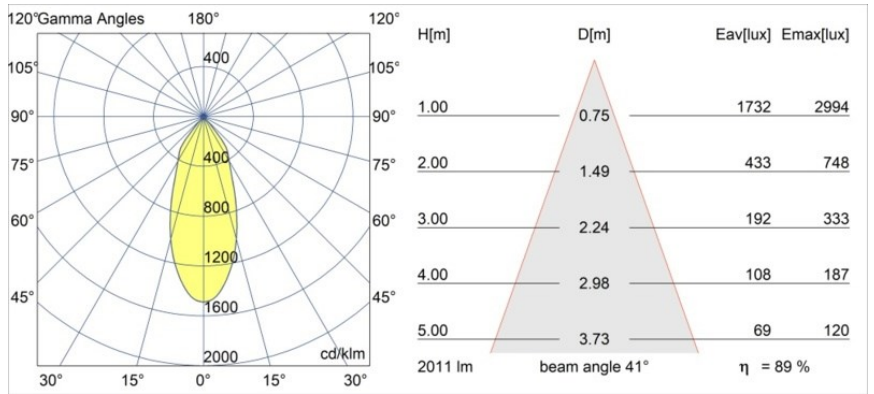

Light distribution & beam diagram