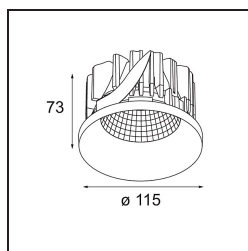

Specifications

Material	12761546
Light Source Type	LED
LED Type	BRIDGELUX VERO13 G8
LED technology	LED COB
CRI	Min. 90
Colour Temperature	3000K
Lifetime	L80B10 @50,000 Hours
Lamp Included	Yes
Number of Light Sources	1
CIE flux code	99 100 100 100 86
Binning (SDCM)	2
Light Direction	Down
Optic	Reflector
Measured beam angle (°)	24.0
Input Voltage	Constant Current Driver Required
Electrical Class	III
IP Rating	20
Glow wire rating (°C)	960
Indoor/Outdoor	Indoor
Application	Ceiling, Wall
Mounting	Recessed
Cut-out size (mm)	ø108
Mounting depth (mm)	100.0
Adjustability	Not Applicable
Distance to Lighted Object (m)	0,1
Primary Colour & Primary Finish	Gold, Matt
Gross weight (g)	463.0
Drive current (mA)	350 500 700
Min. forward voltage (Vf)	28,3 29,0 29,7
Max. forward voltage (Vf)	32,9 33,6 34,5
Connected load (W)	10,7 15,7 22,5
Luminous flux per lamp (lm)	1268 1730 2263
Efficacy (lm/W)	118 110 101
Glare rating	18 19 20