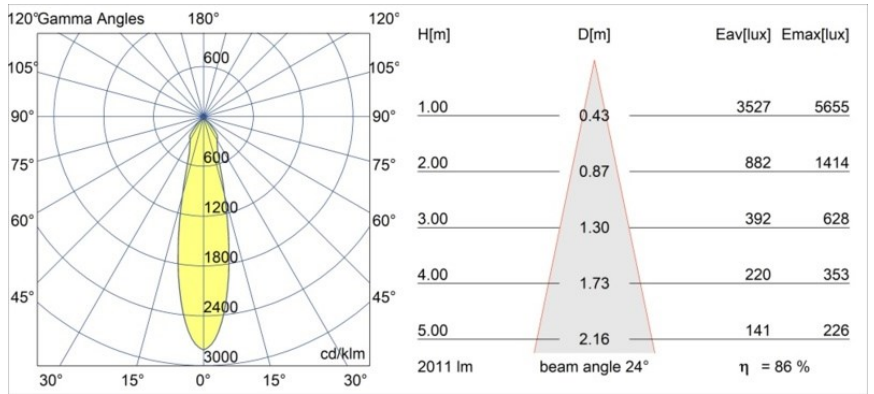

Light distribution & beam diagram