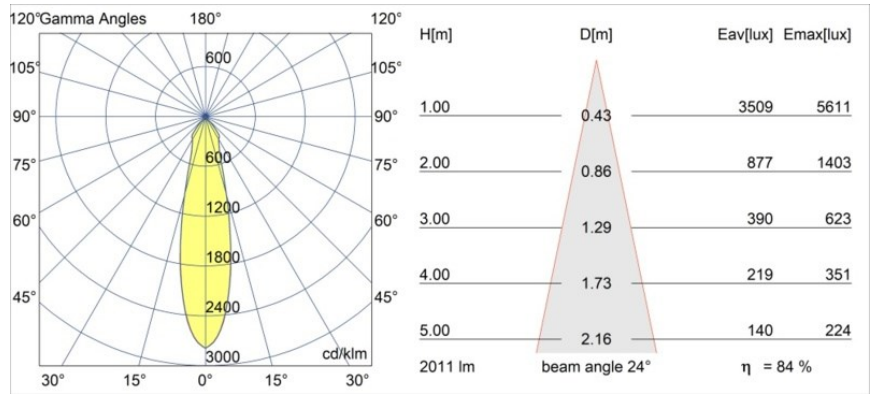

Light distribution & beam diagram