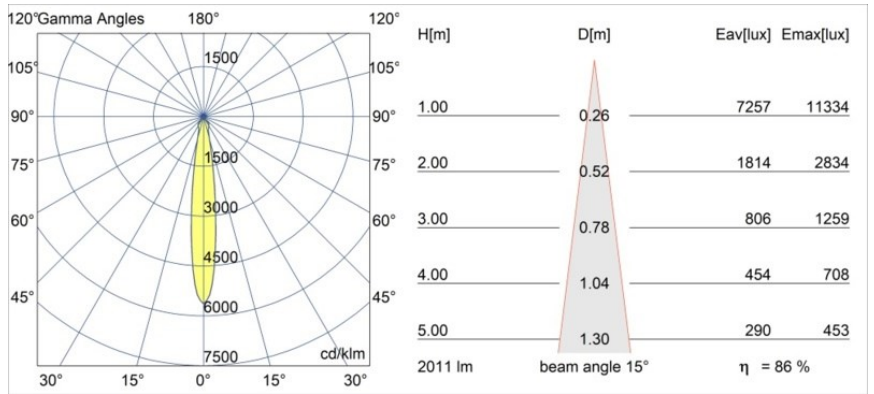

Light distribution & beam diagram