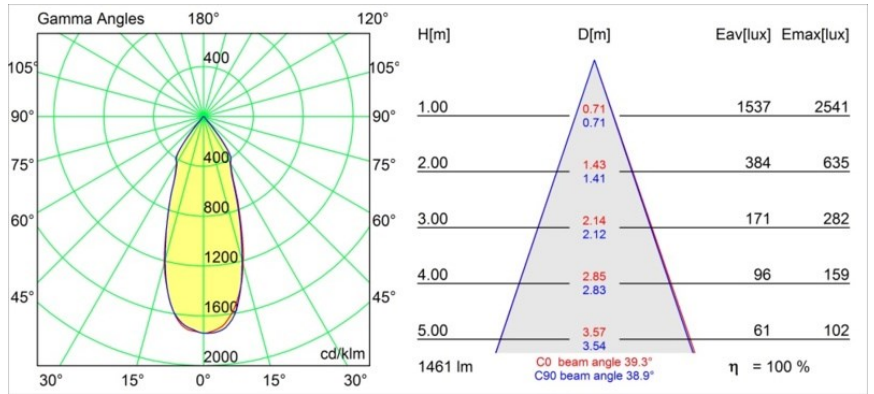

Light distribution & beam diagram