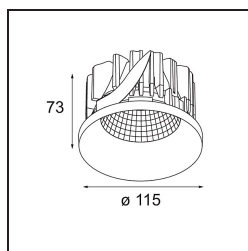

### Specifications

Material	12761346		
Light Source Type	LED		
LED Type	BRIDGELUX VERO13		
LED technology	LED COB		
CRI	Min. 90		
Colour Temperature	2700K		
Lifetime	L80B20 @50,000 Hours		
Lamp Included	Yes		
Number of Light Sources	1		
CIE flux code	99 100 100 100 87		
Binning (SDCM)	3		
Light Direction	Down		
Optic	Reflector		
Measured beam angle (°)	39.3		
Input Voltage	Constant Current Driver Required		
Electrical Class	III		
IP Rating	20		
Glow wire rating (°C)	960		
Indoor/Outdoor	Indoor		
Application	Ceiling, Wall		
Mounting	Recessed		
Cut-out size (mm)	ø108		
Mounting depth (mm)	100.0		
Adjustability	Not Applicable		
Distance to Lighted Object (m)	0,1		
Primary Colour & Primary Finish	Gold, Matt		
Gross weight (g)	463.0		
Drive current (mA)	350	500	700
Min. forward voltage (Vf)	29,1	29,9	31,0
Max. forward voltage (Vf)	33,7	34,7	35,8
Connected load (W)	11,0	16,2	23,4
Luminous flux per lamp (lm)	1065	1461	1943
Efficacy (lm/W)	97	90	82
Glare rating	15	17	18