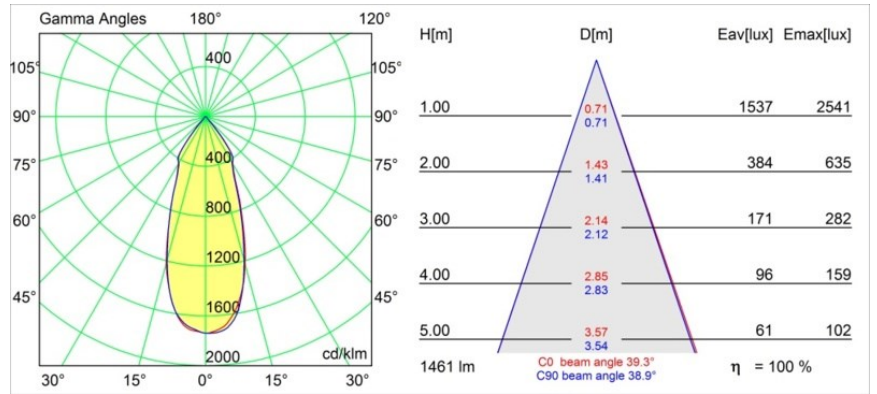

Light distribution & beam diagram