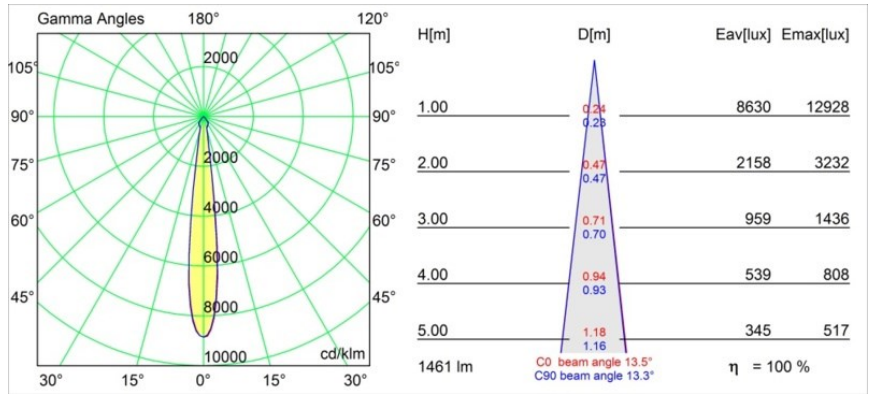

Light distribution & beam diagram