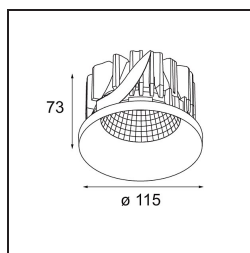

**Specifications**

Material	12761146
Light Source Type	LED
LED Type	BRIDGELUX VERO13
LED technology	LED COB
CRI	Min. 90
Colour Temperature	4000K
Lifetime	L80B20 @50,000 Hours
Lamp Included	Yes
Number of Light Sources	1
CIE flux code	99 100 100 100 86
Binning (SDCM)	3
Light Direction	Down
Optic	Reflector
Measured beam angle (°)	25.3
Input Voltage	Constant Current Driver Required
Electrical Class	III
IP Rating	20
Glow wire rating (°C)	960
Indoor/Outdoor	Indoor
Application	Ceiling, Wall
Mounting	Recessed
Cut-out size (mm)	ø108
Mounting depth (mm)	100.0
Adjustability	Not Applicable
Distance to Lighted Object (m)	0,1
Primary Colour & Primary Finish	Gold, Matt
Gross weight (g)	463.0
Drive current (mA)	350      500      700
Min. forward voltage (Vf)	29,1      29,9      31,0
Max. forward voltage (Vf)	33,7      34,7      35,8
Connected load (W)	11,0      16,2      23,4
Luminous flux per lamp (lm)	1219      1672      2224
Efficacy (lm/W)	111      103      94
Glare rating	16      17      18