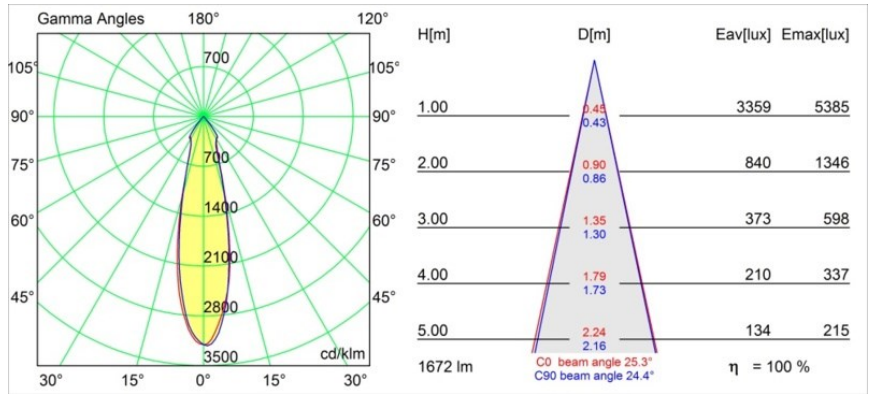

Light distribution & beam diagram