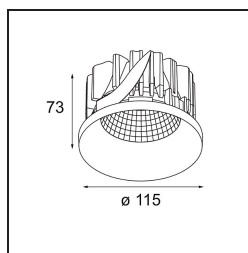

Specifications

Material	12761046
Light Source Type	LED
LED Type	BRIDGELUX VERO13
LED technology	LED COB
CRI	Min. 90
Colour Temperature	2700K
Lifetime	L80B20 @50,000 Hours
Lamp Included	Yes
Number of Light Sources	1
CIE flux code	99 100 100 100 86
Binning (SDCM)	3
Light Direction	Down
Optic	Reflector
Measured beam angle (°)	25.3
Input Voltage	Constant Current Driver Required
Electrical Class	III
IP Rating	20
Glow wire rating (°C)	960
Indoor/Outdoor	Indoor
Application	Ceiling, Wall
Mounting	Recessed
Cut-out size (mm)	ø108
Mounting depth (mm)	100.0
Adjustability	Not Applicable
Distance to Lighted Object (m)	0,1
Primary Colour & Primary Finish	Gold, Matt
Gross weight (g)	463.0
Drive current (mA)	350 500 700
Min. forward voltage (Vf)	29,1 29,9 31,0
Max. forward voltage (Vf)	33,7 34,7 35,8
Connected load (W)	11,0 16,2 23,4
Luminous flux per lamp (lm)	1065 1461 1943
Efficacy (lm/W)	97 90 82
Glare rating	15 16 17