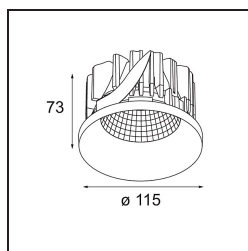

Specifications

Material	12761046
Light Source Type	LED
LED Type	BRIDGELUX VERO13
LED technology	LED COB
CRI	Min. 90
Colour Temperature	2700K
Lifetime	L80B20 @50,000 Hours
Lamp Included	Yes
Number of Light Sources	1
CIE flux code	99 100 100 100 86
Binning (SDCM)	3
Light Direction	Down
Optic	Reflector
Measured beam angle (°)	25.3
Input Voltage	Constant Current Driver Required
Electrical Class	III
IP Rating	20
Glow wire rating (°C)	960
Indoor/Outdoor	Indoor
Application	Ceiling, Wall
Mounting	Recessed
Cut-out size (mm)	ø108
Mounting depth (mm)	100.0
Adjustability	Not Applicable
Distance to Lighted Object (m)	0,1
Primary Colour & Primary Finish	Gold, Matt
Gross weight (g)	463.0
Drive current (mA)	350 500 700
Min. forward voltage (Vf)	29,1 29,9 31,0
Max. forward voltage (Vf)	33,7 34,7 35,8
Connected load (W)	11,0 16,2 23,4
Luminous flux per lamp (lm)	1065 1461 1943
Efficacy (lm/W)	97 90 82
Glare rating	15 16 17