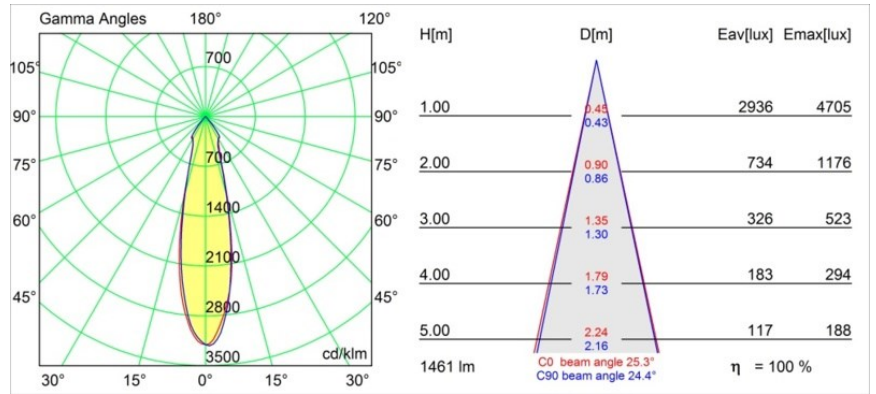

Light distribution & beam diagram