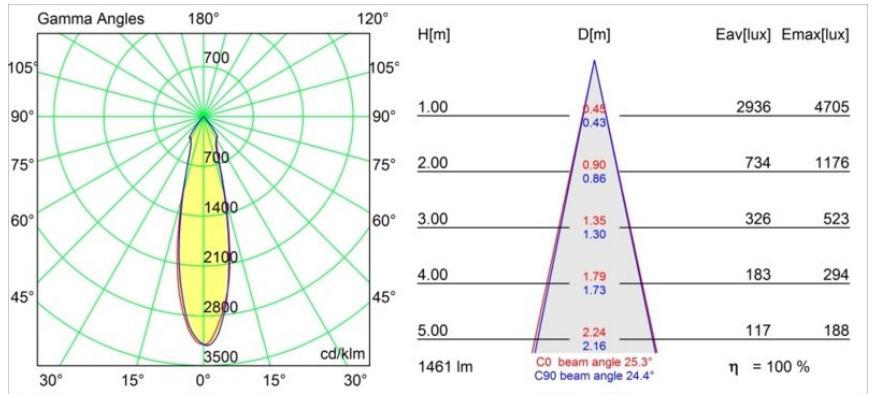

Light distribution & beam diagram