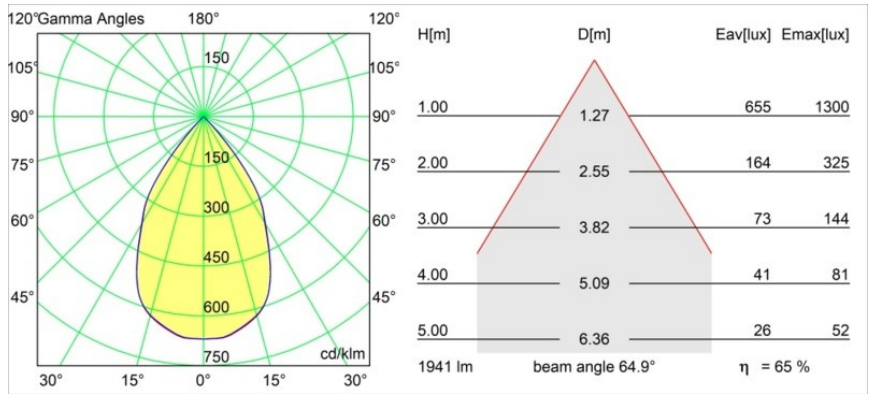

---

Remark

- 3500K on request
-

**TM30 & CRI diagram**

**Light distribution & beam diagram**

Diagrams

**Decorative Accessories**

- 12810009** Mask Smart 115 1x White Structure
- 12810032** Mask Smart 115 1x Black Structure
- 12810046** Mask Smart 115 1x Gold Matt