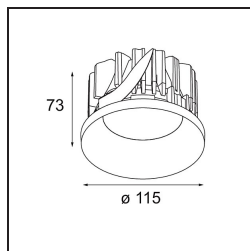

Date
Customer
Project
Type

*Smart Kup Recessed 115 1x IP54 LED 4000K Wide Flood DE Black Structure*

**Specifications**

Material	12760532
Light Source Type	LED
LED Type	BRIDGELUX VERO13
LED technology	LED COB
CRI	Min. 90
Colour Temperature	4000K
Lifetime	L80B20 @50,000 Hours
Lamp Included	Yes
Number of Light Sources	1
CIE flux code	100 100 100 100 80
Binning (SDCM)	3
Light Direction	Down
Optic	Reflector
Measured beam angle (°)	64.9
Input Voltage	Constant Current Driver Required
Electrical Class	III
IP Rating	54
Glow wire rating (°C)	960
Indoor/Outdoor	Indoor
Application	Ceiling, Wall
Mounting	Recessed
Cut-out size (mm)	ø108
Mounting depth (mm)	100.0
Adjustability	Not Applicable
Distance to Lighted Object (m)	0,1
Primary Colour & Primary Finish	Black, Structure
Gross weight (g)	284.0
Drive current (mA)	350      500      700
Min. forward voltage (Vf)	29,1      29,9      31,0
Max. forward voltage (Vf)	33,7      34,7      35,8
Connected load (W)	11,0      16,2      23,4
Luminous flux per lamp (lm)	956      1262      1640
Efficacy (lm/W)	87      78      70
Glare rating	19      20      21