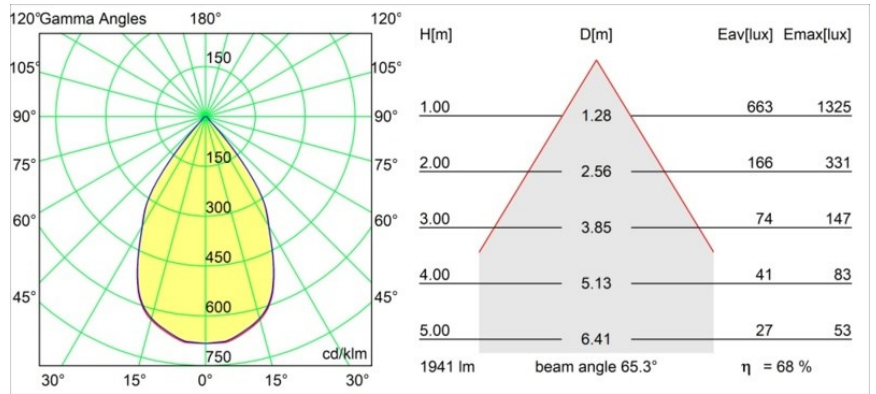

Light distribution & beam diagram