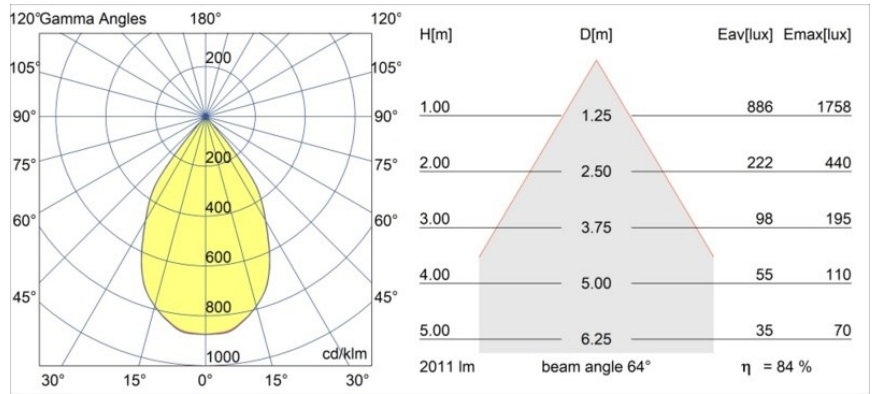

Light distribution & beam diagram