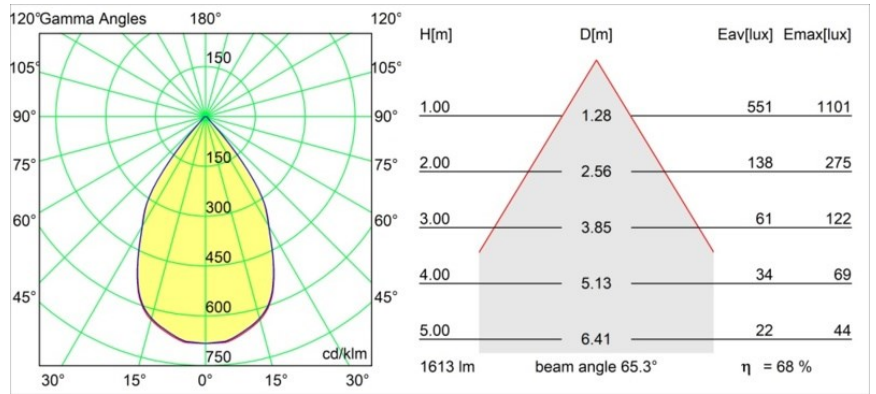

Light distribution & beam diagram